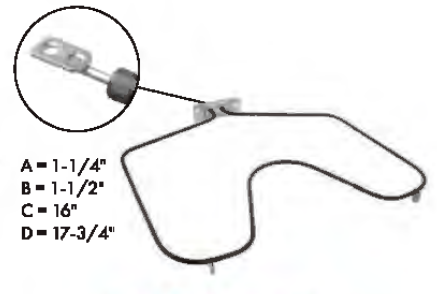

A = 1-1/4"
B = 1-1/2"
C = 16"
D = 17-3/4"

Part No. **WB44X5099**

Bake Element

Watts: 2585/1940 Volts: 250/208

Has screw-in connection