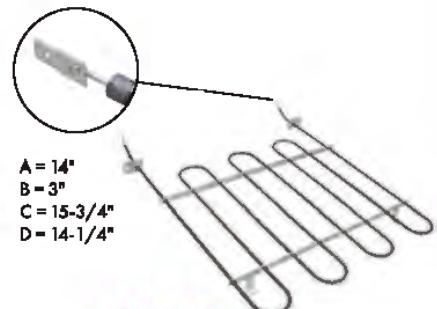

A = 14"
B = 3"
C = 15-3/4"
D = 14-1/4"

Part No. B3800
Bake Element

Watts: 3500 Volts: 240
Has .250" male terminal push-in connection