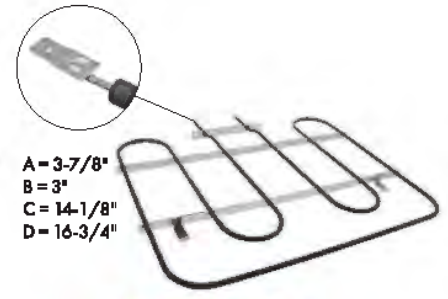

A = 3-7/8"
B = 3"
C = 14-1/8"
D = 16-3/4"

Part No. **W10207398**

Bake Element

Watts: 2000 Volts: 240

Has .250" male terminal push-in connection