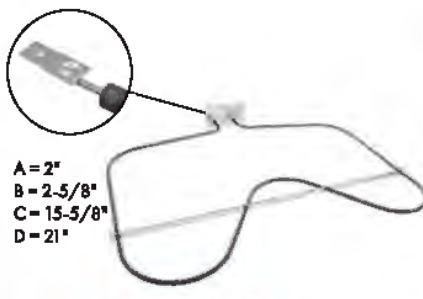

A = 2"
B = 2-5/8"
C = 15-5/8"
D = 21"

Part No. **W11182108**

Bake Element

Watts: 1800/2400 Volts: 208/240

Has .250" male terminal push-in connection