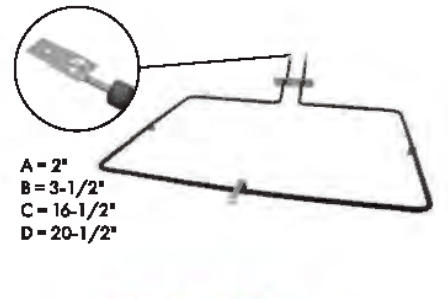

A = 2"
B = 3-1/2"
C = 16-1/2"
D = 20-1/2"

Part No. **W10779716**

Bake Element

Watts: 3800 Volts: 240

Has .250" male terminal push-in connection