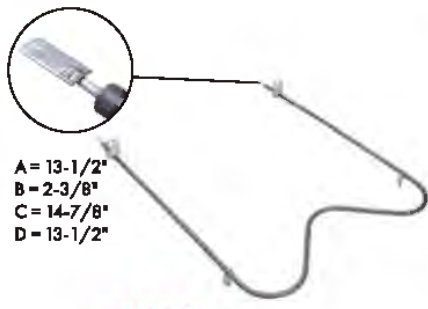

A = 2"
B = 3-5/8"
C = 15"
D = 18-1/4"

Part No. B1117
Bake Element

Watts: 3600 Volts: 240
Has .250" male terminal push-in connection

A = 12-5/8"
B = 4"
C = 15-3/4"
D = 17-3/8"

Part No. B2200
Bake Element

Watts: 3500 Volts: 240
Has .250" male terminal push-in connection