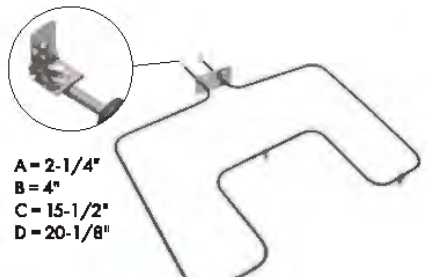

A = 2-1/4"
B = 4"
C = 15-1/2"
D = 20-1/8"

Part No. B5002
Bake Element

Watts: 3000 Volts: 240
Has .250" male terminal push-in connection