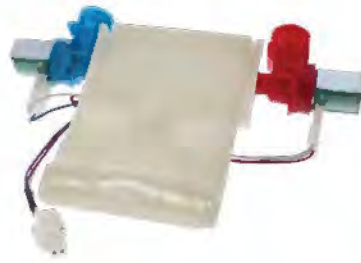

Part No. **W11210463**
Water Valve
Replacement for Whirlpool