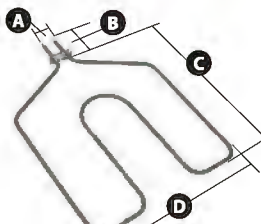

Part No. **40T61/2**
Appliance Bulb
 120V, 40 watts
 Intermediate base

Measurement Key for Elements

A = Measurement between terminals
 B = Measurement between terminal end & mounting bracket
 C = Measurement between mounting bracket and end of element
 D = Measurement of element width