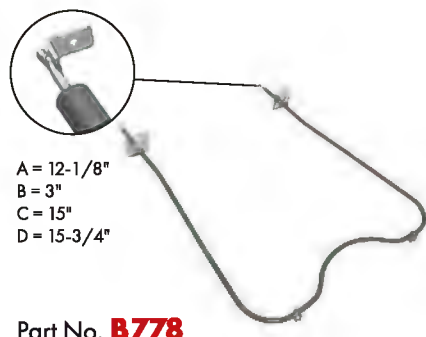

Part No. **00791650**
Bake Element
Watts: 2400 Volts: 240
Has .250" male terminal push-in connection

A = 12-1/8"
B = 3"
C = 15"
D = 15-3/4"