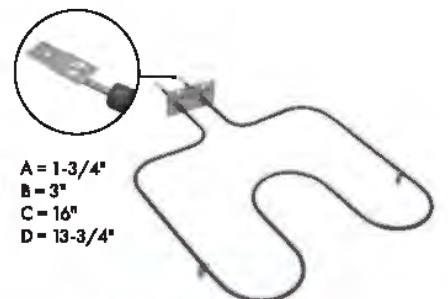

A = 1-3/4"
B = 3"
C = 16"
D = 13-3/4"

Part No. **WB44K5013**

Bake Element

Watts: 2000 Volts: 240

Has .250" male terminal push-in connection