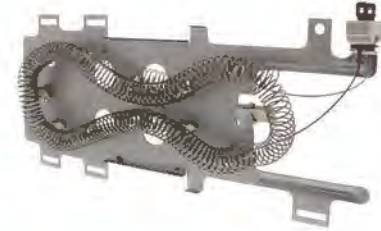

Part No. **WE1M1067**
Drum Slide
Replacement for GE

Part No. **279838**
Element
Replacement for Whirlpool

Part No. **3387747**
Element
Replacement for Whirlpool

Part No. **4391960**
Element
Replacement for Whirlpool