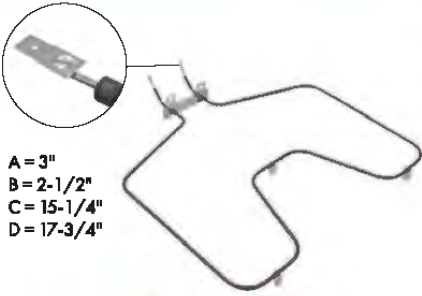

A = 3"
B = 2-1/2"
C = 15-1/4"
D = 17-3/4"

Part No. **WB44K10005**

Bake Element

Watts: 2585 Volts: 240

Has .250" male terminal push-in connection