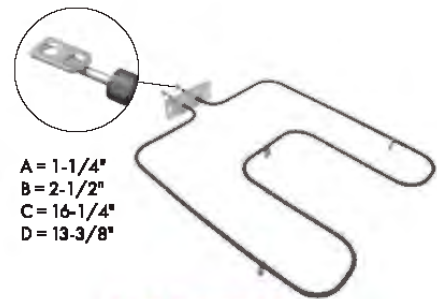

A = 1-1/4"
B = 2-1/2"
C = 16-1/4"
D = 13-3/8"

Part No. **WB44X200**

Bake Element

Watts: 3100/2330 Volts: 250/208

Has screw-in connection