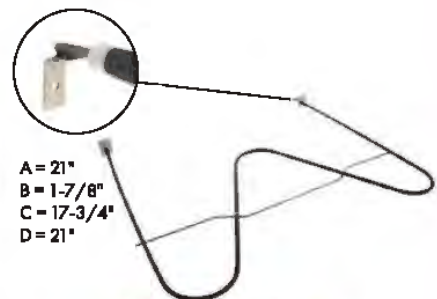

A = 21"
B = 1-7/8"
C = 17-3/4"
D = 21"

Part No. DG47-00038B
Bake Element

Watts: 2400 Volts: 240
Has .250" male terminal push-in connection