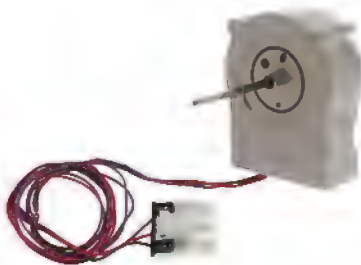

Part No. **3-60336-001**
Motor (Evaporator)
 115V, 60 Hz, 4.2W, 1-1/2" shaft
 Replacement for Whirlpool

Part No. **4681JB1027C**
Motor (Evaporator)
 13VDC, 3.1W, .24A, 1-7/8" shaft
 Replacement for LG

Part No. **4681JB1029B**
Motor (Evaporator)
 13V, 150mA, CCW, 2-3/4" shaft
 Replacement for LG