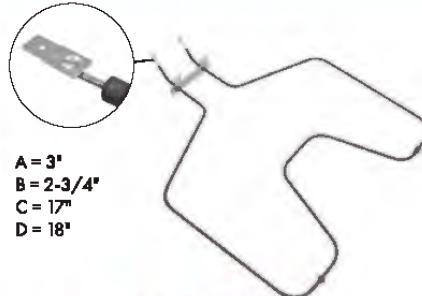

Watts: 2000 Volts: 240

Has .250" male terminal push-in connection

A = 3"
B = 2-1/2"
C = 15-1/4"
D = 17-3/4"

Part No. **WB44K10005**

Bake Element

Watts: 2585 Volts: 240

Has .250" male terminal push-in connection