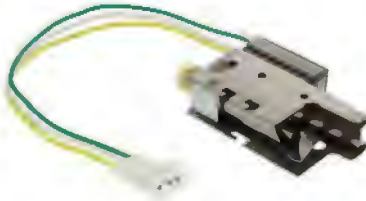

Part No. **1013833**
Motor (Inducer)
 115V, 60 Hz, 1.47 amps, 1/35 HP
 Replacement for Heil

Part No. **318984-753**
Motor (Inducer)
 115V, 1.8 amps, 3300 RPM
 Replacement for Carrier

Part No. **HC21ZE121A**
Motor (Inducer)
115V, 60 Hz, 1.25 amps
Replacement for Carrier