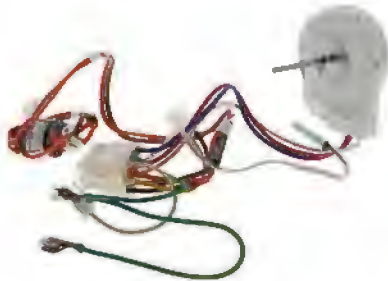

Part No. **W11032800**
Motor (Evaporator)
12VDC, 2.5W, 2750RPM, 1-1/2" shaft
Replacement for Whirlpool