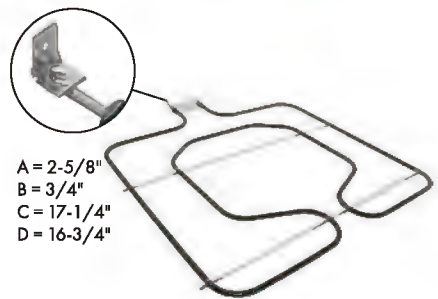

A = 2-5/8"
B = 3/4"
C = 17-1/4"
D = 16-3/4"