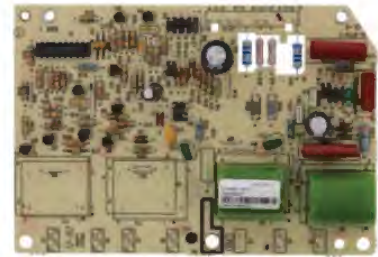

Part No. **W11162730**
Spark Module Circuit Board
Replacement for Whirlpool