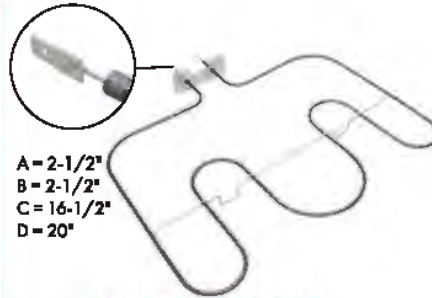

A = 2-1/2"
B = 2-1/2"
C = 16-1/2"
D = 20"

Part No. **MEE36593202**

Bake Element

Watts: 3400 Volts: 240

Has .250" male terminal push-in connection