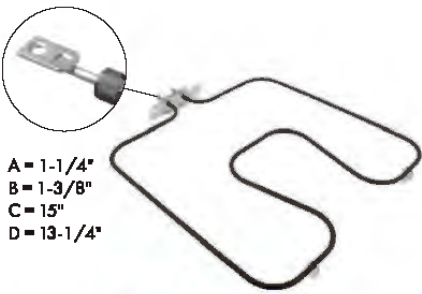

A = 1-1/4"
B = 1-3/8"
C = 15"
D = 13-1/4"

Part No. **WB44X5043**

Bake Element

Watts: 3000 Volts: 250

Has screw-in connection