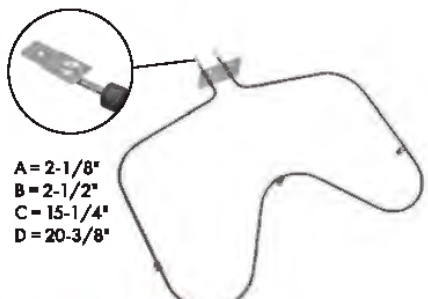

A = 2-1/8"
B = 2-1/2"
C = 15-1/4"
D = 20-3/8"

Part No. B8541
Bake Element

Watts: 2400/1800 Volts: 240/208
Has .250" male terminal push-in connection