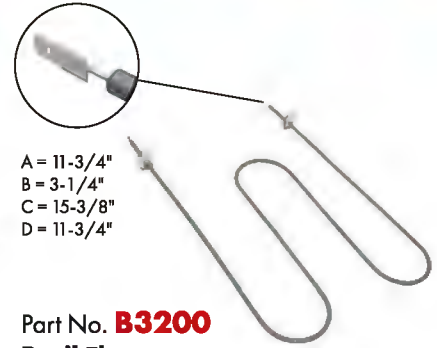

Part No. **40T61/2**
Appliance Bulb
 120V, 40 watts
 Intermediate base

Measurement Key for Elements

A = Measurement between terminals
 B = Measurement between terminal end & mounting bracket
 C = Measurement between mounting bracket and end of element
 D = Measurement of element width

A = 1-1/2"
B = 3"
C = 15-1/2"
D = 18-5/8"

Part No. **WB44X10016**

Bake Element

Watts: 3410 Volts: 240

Has .250" male terminal push-in connection

A = 1-1/2"
B = 1-1/2"
C = 16-1/4"
D = 14-1/4"

Part No. **9760774**

Broil Element

Watts: 3241 Volts: 240

Has .250" male terminal push-in connection

Measurement Key for Elements

- A = Measurement between terminals
- B = Measurement between terminal end & mounting bracket
- C = Measurement between mounting bracket and end of element
- D = Measurement of element width

- A = 13"
- B = 3-1/2"
- C = 14-7/8"
- D = 13"

Part No. **B1551**
Broil Element

Watts: 2100 Volts: 240
Has .250" male terminal push-in connection

- A = 11-3/4"
- B = 3-1/4"
- C = 15-3/8"
- D = 11-3/4"

Part No. **B3200**
Broil Element