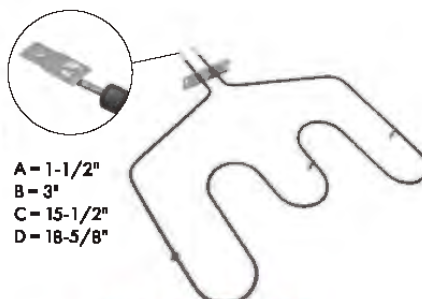

Watts: 2585/1940 Volts: 250/208

Has screw-in connection

A = 1-3/4"
B = 3-1/4"
C = 15-1/2"
D = 18"

Part No. **WB44X10009**

Bake Element

Watts: 2585/1940 Volts: 240/208

Has .250" male terminal push-in connection