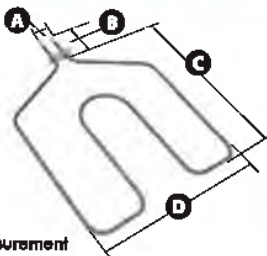

Measurement Key for Elements

- A = Measurement between terminals
- B = Measurement between terminal end & mounting bracket
- C = Measurement between mounting bracket and end of element
- D = Measurement of element width