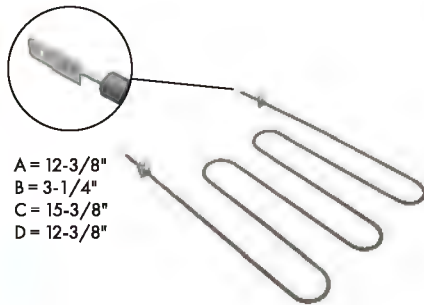

- A = 12-3/8"
- B = 3-1/4"
- C = 15-3/8"
- D = 12-3/8"

Part No. **B3301**
Broil Element

Watts: 4000 Volts: 240
Has .250" male terminal push-in connection