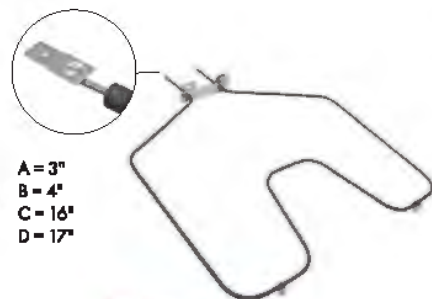

Watts: 3800 Volts: 240

Has .250" male terminal push-in connection

A = 2"
B = 2-5/8"
C = 15-5/8"
D = 21"

Part No. **W11182108**

Bake Element

Watts: 1800/2400 Volts: 208/240

Has .250" male terminal push-in connection