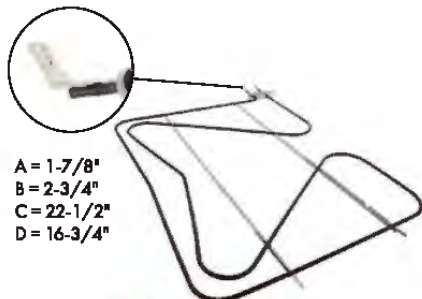

Watts: 3410 Volts: 240

Has .250" male terminal push-in connection

A = 3"
B = 2-5/8"
C = 16-3/8"
D = 18-7/8"

Part No. **WB44T10014**

Bake Element

Watts: 3800 Volts: 240

Has .250" male terminal push-in connection