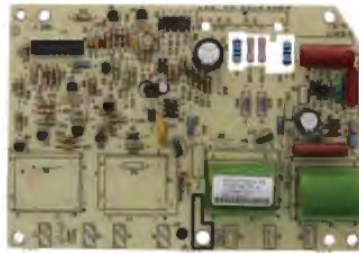

Part No. **W10860916**
Spark Module Circuit Board
Replacement for Whirlpool