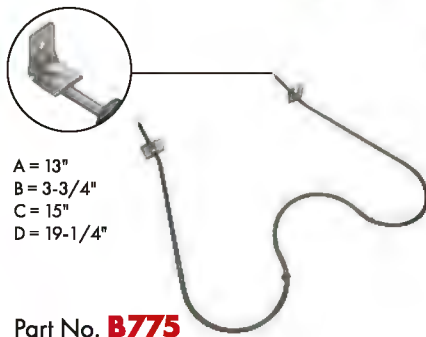

Part No. **WB2X7909**
Anti-Tip Kit
 51-1/2" chain length
 Replacement for GE

Part No. **10C7**
Appliance Bulb
 130V, 10 watt
 Candelabra base

Part No. **40A15**
Appliance Bulb
 120V, 40 watt
 Medium base

Part No. **40T61/2**
Appliance Bulb
 120V, 40 watts
 Intermediate base

Measurement Key for Elements

A = Measurement between terminals
 B = Measurement between terminal end & mounting bracket
 C = Measurement between mounting bracket and end of element
 D = Measurement of element width

A = 2-5/8"
 B = 3/4"
 C = 17-1/4"
 D = 16-3/4"

Part No. **00791650**
Bake Element
 Watts: 2400 Volts: 240
 Has .250" male terminal push-in connection

A = 13"
 B = 3-3/4"
 C = 15"
 D = 19-1/4"

Part No. **B775**
Bake Element
 Watts: 2400/1800 Volts: 240/208
 Has .250" male terminal push-in connection