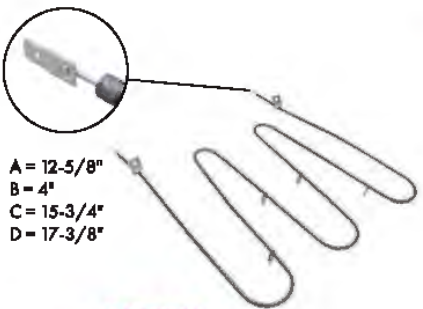

A = 12-5/8"
B = 4"
C = 15-3/4"
D = 17-3/8"

Part No. B2200
Bake Element

Watts: 3500 Volts: 240
Has .250" male terminal push-in connection