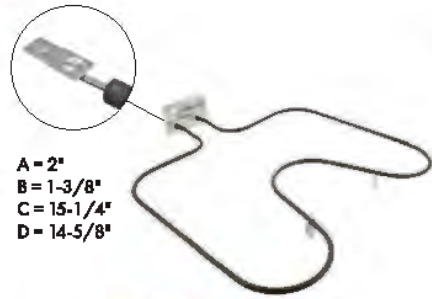

Bake Element

Watts: 3400 Volts: 240

Has .250" male terminal push-in connection

A = 3"
B = 2-1/2"
C = 16-1/2"
D = 14"

Part No. **MEE62306504**

Bake Element

Watts: 4200 Volts: 240

Has .250" male terminal push-in connection