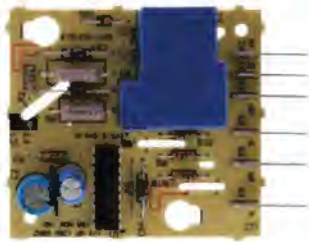

Part No. **W10352689**
Control Board
 Replacement for Whirlpool

Part No. **241993001**
Crisper Support
 Replacement for Electrolux

Part No. **241993101**
Crisper Support
 Replacement for Electrolux

Part No. **240337712**
Dairy Door
 Replacement for Electrolux