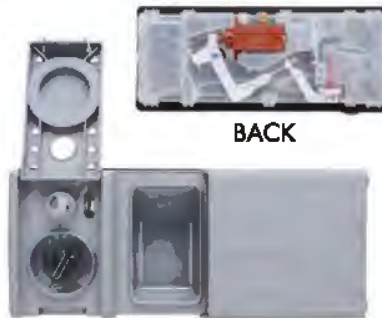

Part No. **8269145**
Bracket
 Replacement for Whirlpool

Part No. **8268383**
Chopper Assembly
 Replacement for Whirlpool

Part No. **W10872845**
Cup Filter
 Replacement for Whirlpool

Part No. **00645208**
Detergent Dispenser
 Replacement for Bosch