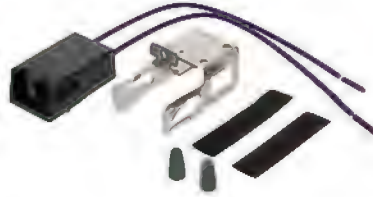

Part No. **330031**
Terminal Block
 Replacement for Whirlpool

Part No. **R117**
Terminal Block
 Universal Replacement

Part No. **WB2X8228**
Terminal Block
 Replacement for GE

Part No. **WB17T10006**
Terminal Block
 Replacement for GE