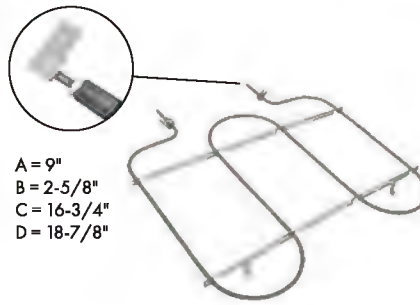

- A = 9"
- B = 2-5/8"
- C = 16-3/4"
- D = 18-7/8"

Part No. **B7340**
Broil Element

Watts: 3400/2550 Volts: 240/208
Has .250" male terminal push-in connection