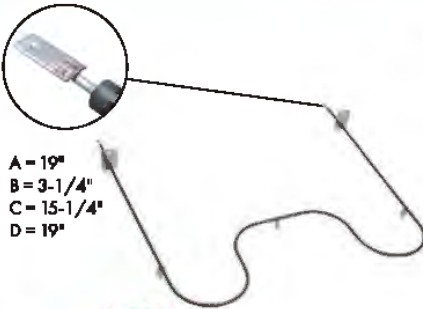

A = 19"
B = 3-1/4"
C = 15-1/4"
D = 19"

Part No. B0750
Bake Element

Watts: 2585/1939 Volts: 240/208
Has .250" male terminal push-in connection