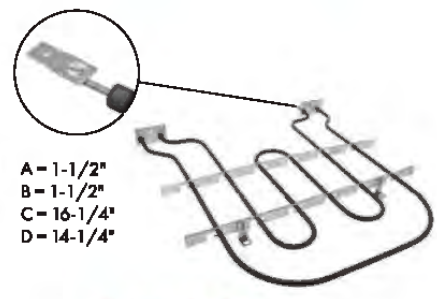

A = 1-1/2"
B = 1-1/2"
C = 16-1/4"
D = 14-1/4"

Part No. **9760774**

Broil Element

Watts: 3241 Volts: 240

Has .250" male terminal push-in connection