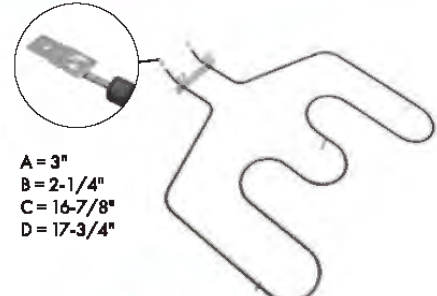

A = 3"
B = 2-1/4"
C = 16-7/8"
D = 17-3/4"

Part No. **WB44T10011**

Bake Element

Watts: 3410 Volts: 240

Has .250" male terminal push-in connection