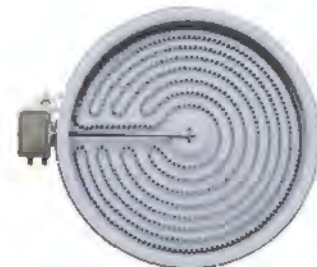

Part No. **8273992**
Surface Element (Radiant Heat)
10", 2500W@240V
Replacement for Whirlpool