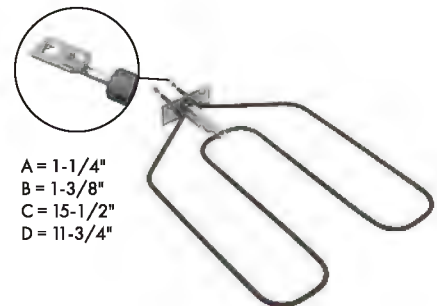

- A = 1-1/4"
- B = 1-3/8"
- C = 15-1/2"
- D = 11-3/4"

Part No. **WB44X173**
Broil Element

Watts: 3400 Volts: 240
Has screw-in connection

Part No. **3412A004-19**
Burner (Double)
Replacement for Whirlpool

Part No. **WB16K10026**
Burner (Double)
3" height • 11-5/8" length
Replacement for GE