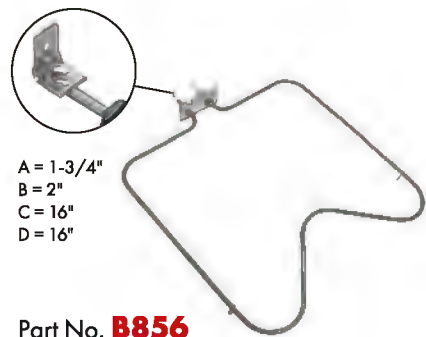

A = 2-5/8"
 B = 3/4"
 C = 17-1/4"
 D = 16-3/4"

Part No. **00791650**
Bake Element
 Watts: 2400 Volts: 240
 Has .250" male terminal push-in connection

A = 13"
 B = 3-3/4"
 C = 15"
 D = 19-1/4"

Part No. **B775**
Bake Element
 Watts: 2400/1800 Volts: 240/208
 Has .250" male terminal push-in connection

A = 1-3/4"
 B = 3-1/4"
 C = 14-3/4"
 D = 19-3/4"

Part No. **B777**
Bake Element
 Watts: 2750/2065 Volts: 240/208
 Has .250" male terminal push-in connection

A = 12-1/8"
 B = 3"
 C = 15"
 D = 15-3/4"

Part No. **B778**
Bake Element
 Watts: 2100/1577 Volts: 240/208
 Has .250" male terminal push-in connection

A = 1-3/4"
 B = 3"
 C = 15-3/4"
 D = 16-5/8"

Part No. **B790**
Bake Element
 Watts: 2600/1950 Volts: 240/208
 Has .250" male terminal push-in connection

A = 14"
 B = 3-1/4"
 C = 15-5/8"
 D = 19-1/8"

Part No. **B837**
Bake Element
 Watts: 2400 Volts: 240
 Has .250" male terminal push-in connection