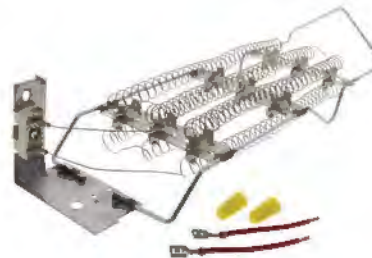

Part No. **4391960**
Element
Replacement for Whirlpool