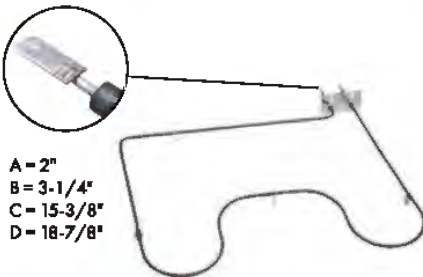

A = 2"
B = 3-1/4"
C = 15-3/8"
D = 18-7/8"

Part No. B4107
Bake Element

Watts: 2585/1939 Volts: 240/208
Has .250" male terminal push-in connection