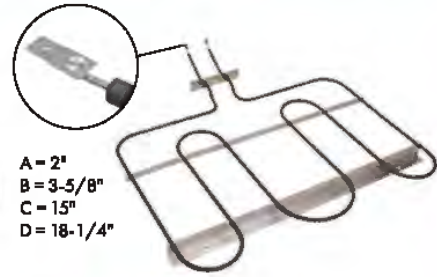

Part No. **B856**
Bake Element
Watts: 2750/2065 Volts: 240/208
Has .250" male terminal push-in connection

A = 2"
B = 3-5/8"
C = 15"
D = 18-1/4"

Part No. B1117
Bake Element

Watts: 3600 Volts: 240
Has .250" male terminal push-in connection