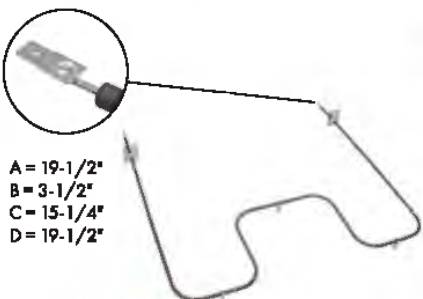

A = 19-1/2"
B = 3-1/2"
C = 15-1/4"
D = 19-1/2"

Part No. B7019
Bake Element

Watts: 2800/2100 Volts: 240/208
Has .250" male terminal push-in connection