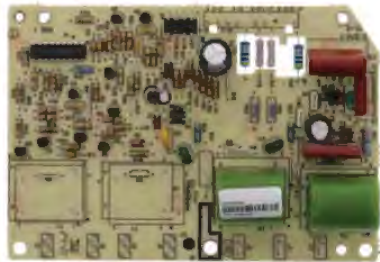

Part No. **W10511278**
Spark Module Circuit Board
Replacement for Whirlpool