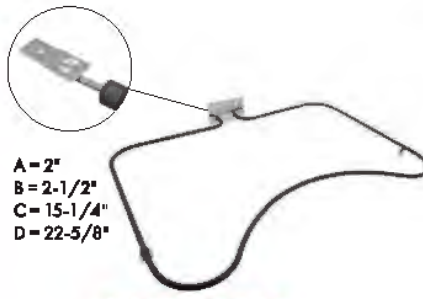

A = 2"
B = 2-1/2"
C = 15-1/4"
D = 22-5/8"

Part No. **W10310258**

Bake Element

Watts: 2800 Volts: 240

Has .250" male terminal push-in connection