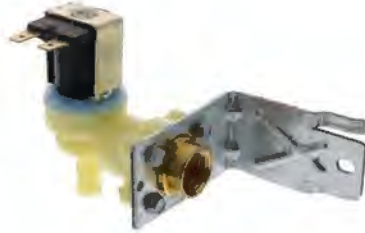

Part No. **DD62-00067A**
Water Valve
Replacement for Samsung

Part No. **DD62-00084A**
Water Valve
Replacement for Samsung

Part No. **DD82-01588A**
Water Valve
Replacement for Samsung

Part No. **W10158389**
Water Valve
Replacement for Whirlpool