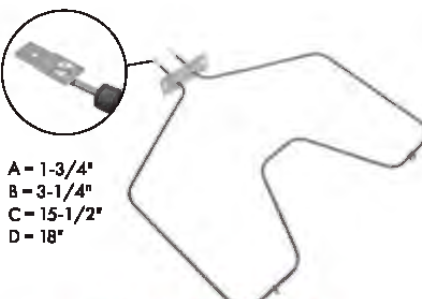

A = 1-3/4"
B = 3-1/4"
C = 15-1/2"
D = 18"

Part No. **WB44X10009**

Bake Element

Watts: 2585/1940 Volts: 240/208

Has .250" male terminal push-in connection