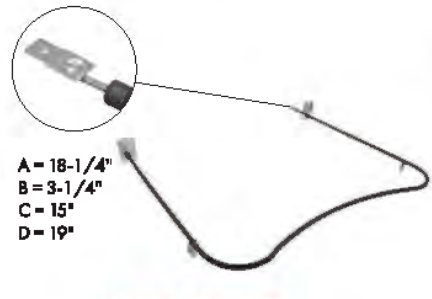

Bake Element

Watts: 2000 Volts: 240

Has .250" male terminal push-in connection

A = 2"
B = 2-1/2"
C = 15-1/4"
D = 22-5/8"

Part No. **W10310258**

Bake Element

Watts: 2800 Volts: 240

Has .250" male terminal push-in connection