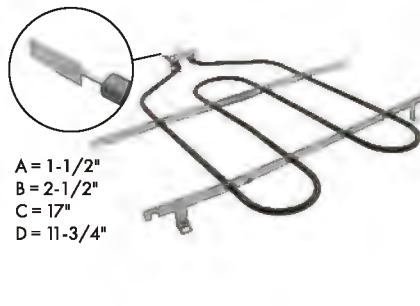

Part No. **WB44K5009**
Broil Element

Watts: 3400 Volts: 240
Has .250" male terminal push-in connection

- A = 1-3/4"
- B = 2-11/16"
- C = 16-7/8"
- D = 14"

Part No. **WB44K10002**
Broil Element

Watts: 3410 Volts: 240
Has .250" male terminal push-in connection