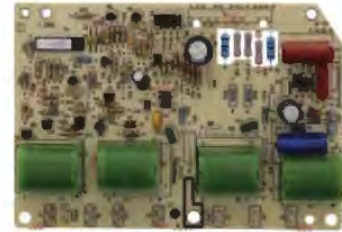

Part No. **W10331686**
Spark Module Circuit Board
This board has diagnostic capabilities to help diagnose problems that may occur in your range. The LED light on your board will blink different codes, whose meanings are printed on the board.
Replacement for Whirlpool