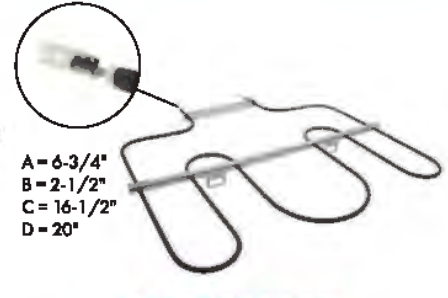

A = 2-1/2"
B = 2-1/2"
C = 16-1/2"
D = 20"

Part No. **MEE36593202**

Bake Element

Watts: 3400 Volts: 240

Has .250" male terminal push-in connection

A = 6-3/4"
B = 2-1/2"
C = 16-1/2"
D = 20"

Part No. **MEE62306405**