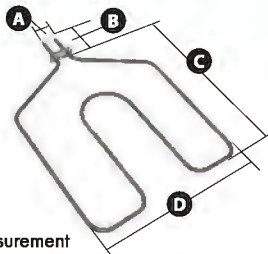

Measurement Key for Elements

- A = Measurement between terminals
- B = Measurement between terminal end & mounting bracket
- C = Measurement between mounting bracket and end of element
- D = Measurement of element width