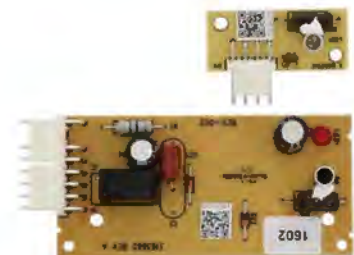

Part No. **4389102**
Ice Maker Board
Replacement for Whirlpool