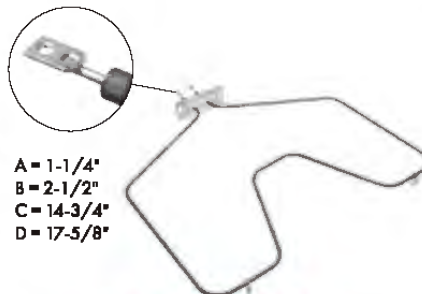

A = 1-1/4"
B = 2-1/2"
C = 14-3/4"
D = 17-5/8"

Part No. **WB44X5082**

Bake Element

Watts: 2585/1940 Volts: 250/208

Has screw-in connection