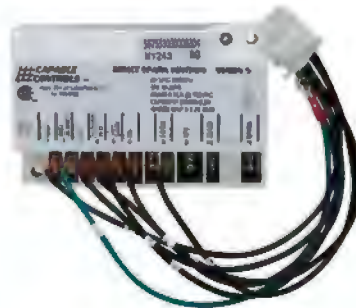

Part No. **60J00**
Ignition Module
24VAC, 50/60 Hz
Replacement for Lennox