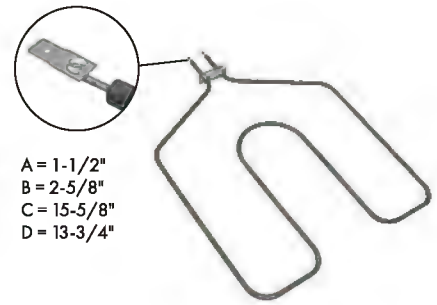

- A = 1-1/2"
- B = 2-5/8"
- C = 15-5/8"
- D = 13-3/4"

Part No. **WB44K5009**
Broil Element

Watts: 3400 Volts: 240
Has .250" male terminal push-in connection