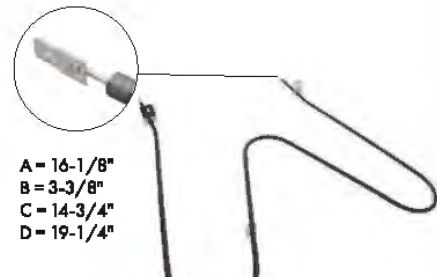

A = 16-1/8"
B = 3-3/8"
C = 14-3/4"
D = 19-1/4"

Part No. B5103
Bake Element

Watts: 2600 Volts: 240
Has .250" male terminal push-in connection