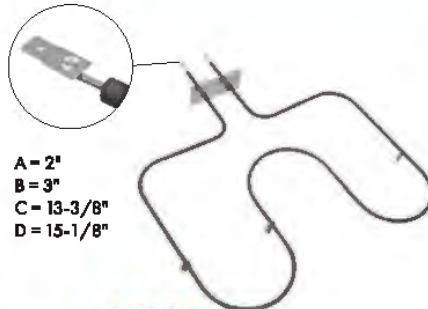

A = 2"
B = 3"
C = 13-3/8"
D = 15-1/8"

Part No. B1094
Bake Element

Watts: 2500 Volts: 240
Has .250" male terminal push-in connection