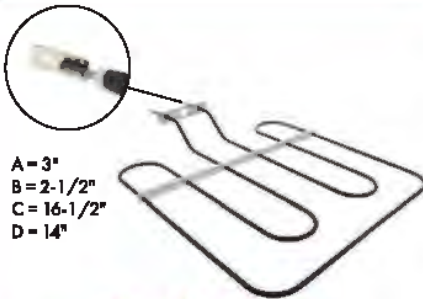

A = 3"
B = 2-1/2"
C = 16-1/2"
D = 14"

Part No. **MEE62306504**

Bake Element

Watts: 4200 Volts: 240

Has .250" male terminal push-in connection