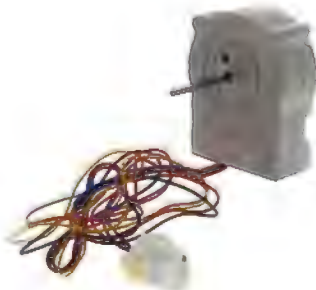

Part No. **EAU63103204**
Motor (Evaporator)
12V, 1A, 1-1/2" shaft
Replacement for LG