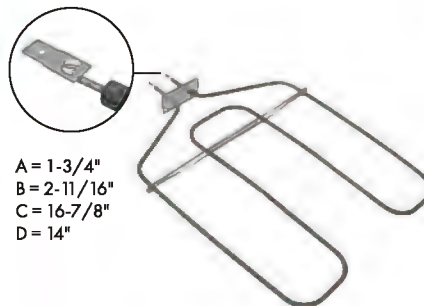

- A = 1-3/4"
- B = 2-11/16"
- C = 16-7/8"
- D = 14"

Part No. **WB44K10002**
Broil Element

Watts: 3410 Volts: 240
Has .250" male terminal push-in connection