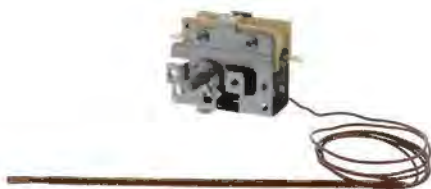

Part No. **W10636339**
Thermostat (Electric)
125V, 5 amp, 2 terminals
Replacement for Whirlpool