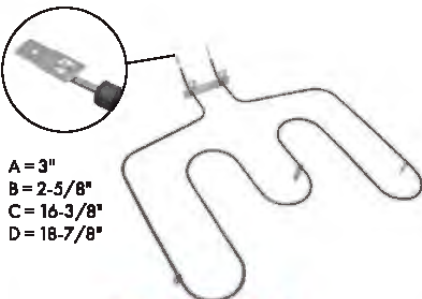

A = 3"
B = 2-5/8"
C = 16-3/8"
D = 18-7/8"

Part No. **WB44T10014**

Bake Element

Watts: 3800 Volts: 240

Has .250" male terminal push-in connection